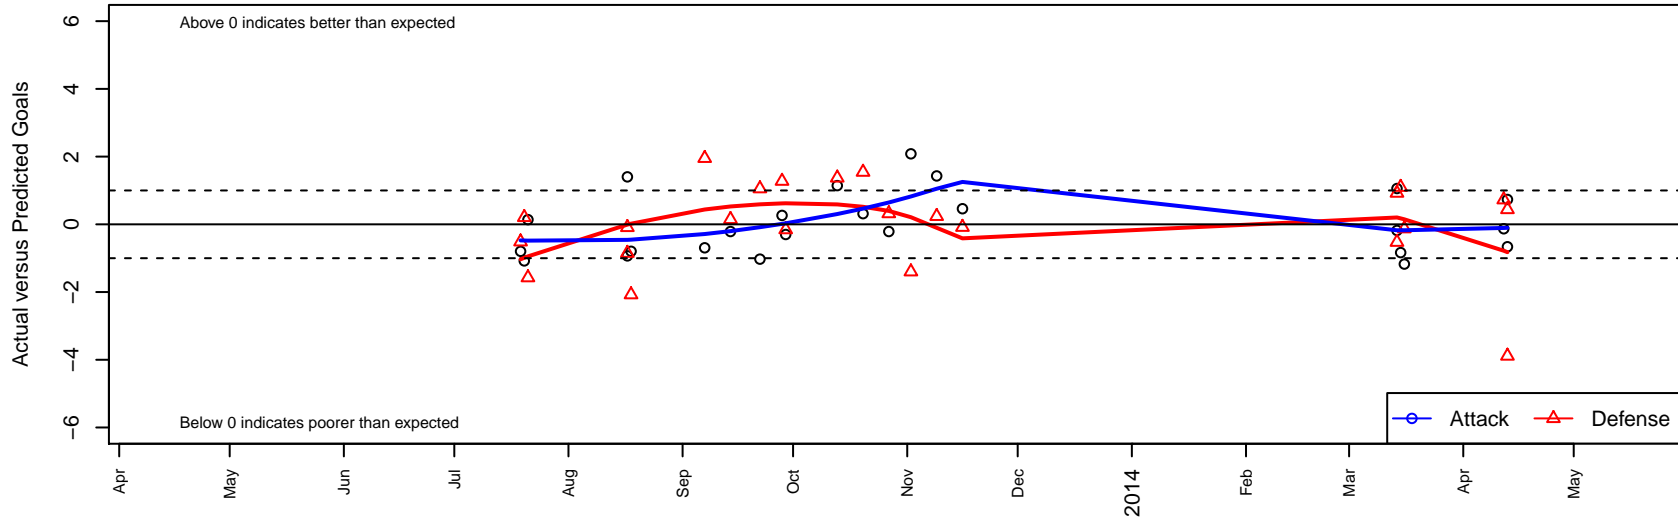

Exiles SC Black B97
Dots are actual minus expected GF (blue circles) and GA (red triangles).
Blue line is smoothed change in attack strength. Red is smoothed change in defense strength.